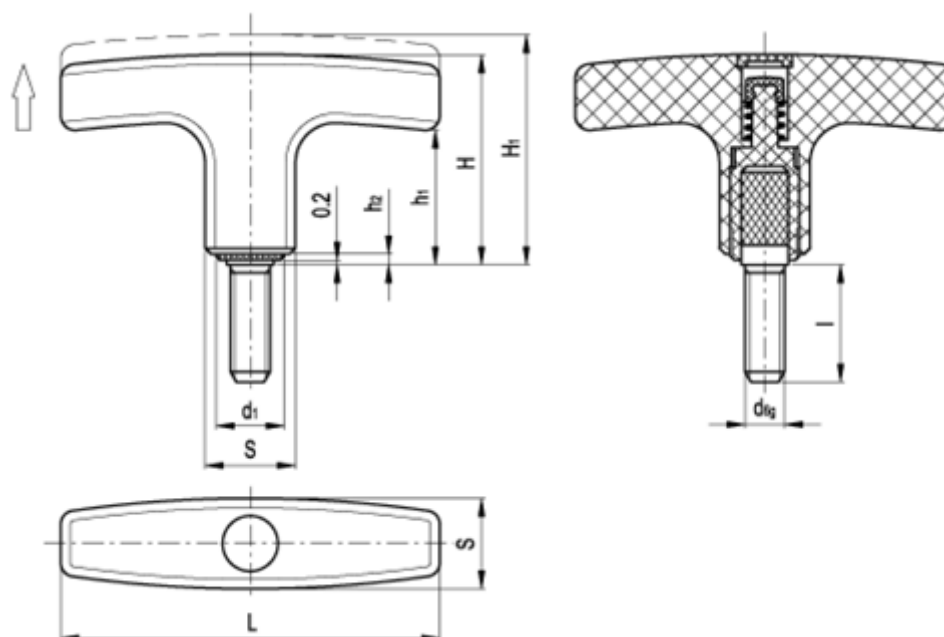

Article number: 2304032752

Description: E+G Adjustable T-Handle  
L.652-X/67 p-M6x16

## Measures

d1	= 12	S	= 16x16
d 6H	= M6	Tooth number	= 18
H	= 39		
h1	= 26		
H1	= 42		
h2	= 1		
l	= 16		
L	= 67		